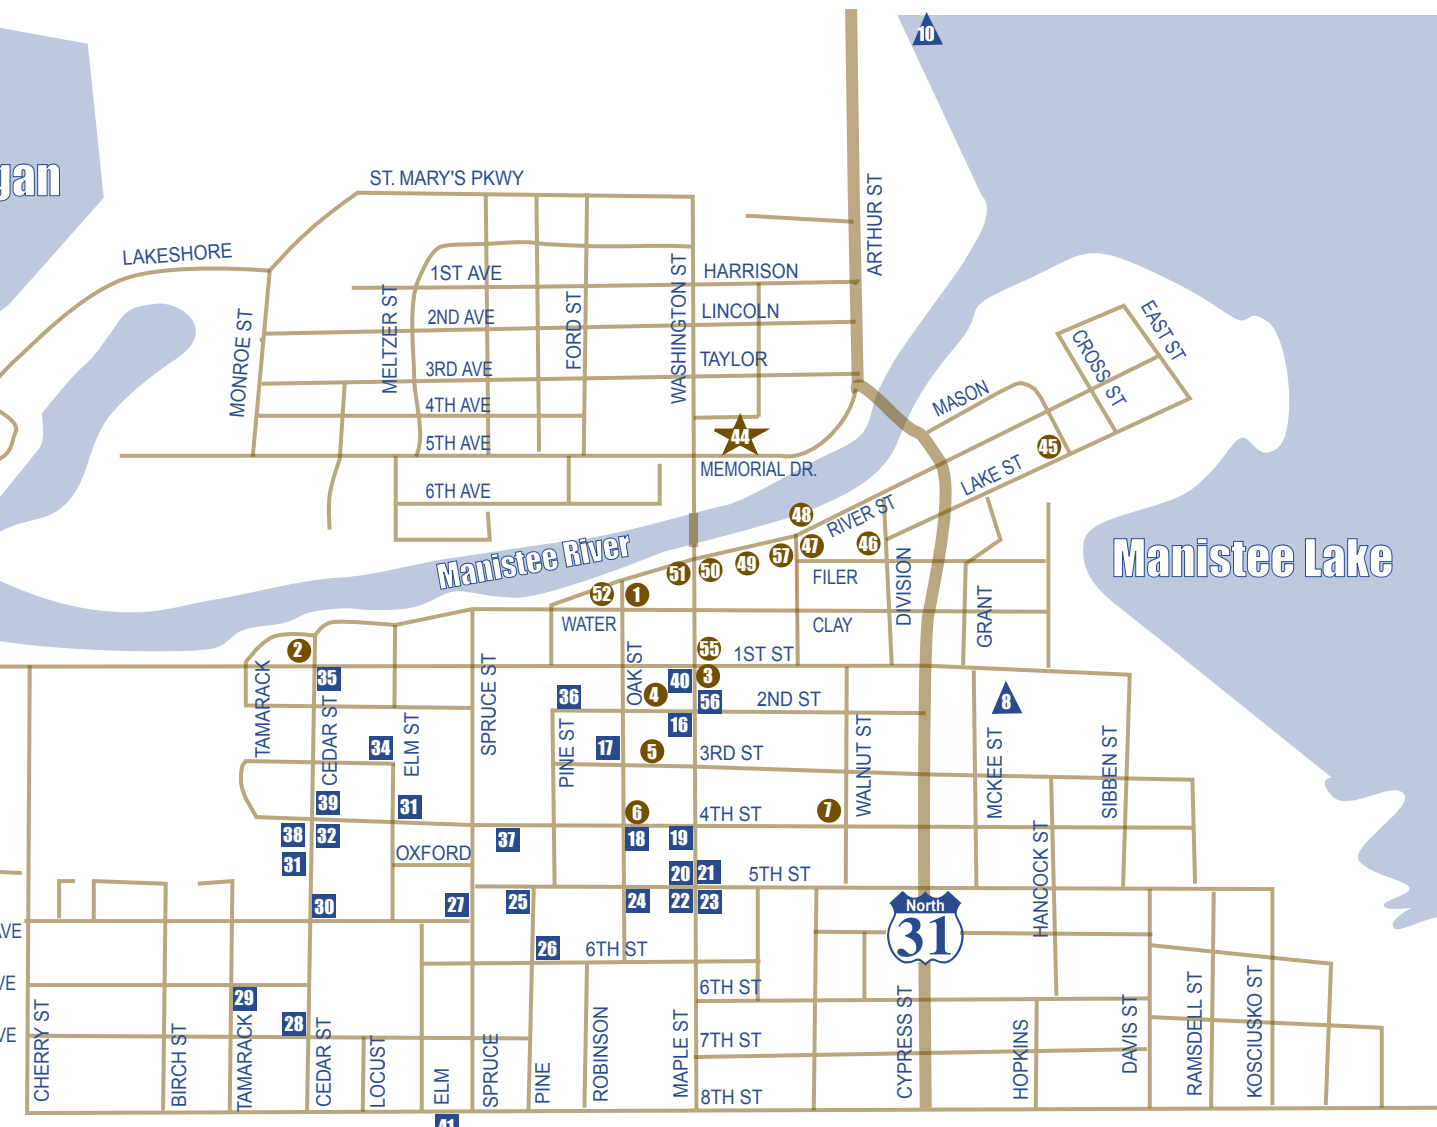

Lake Michigan

Manistee Lake

5TH AVE BEACH  
FIRST ST BEACH

DOUGLAS PARK

HARBOR DR  
BRYANT AVE  
BROAD AVE  
BROWNING AVE

10

North  
31

ST. MARY'S PKWY

LAKESHORE

1ST AVE

2ND AVE

3RD AVE

4TH AVE

5TH AVE

6TH AVE

HARRISON

LINCOLN

TAYLOR

MEMORIAL DR.

ARTHUR ST

WASHINGTON ST

MASON

LAKE ST

CROSS ST

EAST ST

Manistee River

WATER

OAK ST

1ST ST

2ND ST

3RD ST

4TH ST